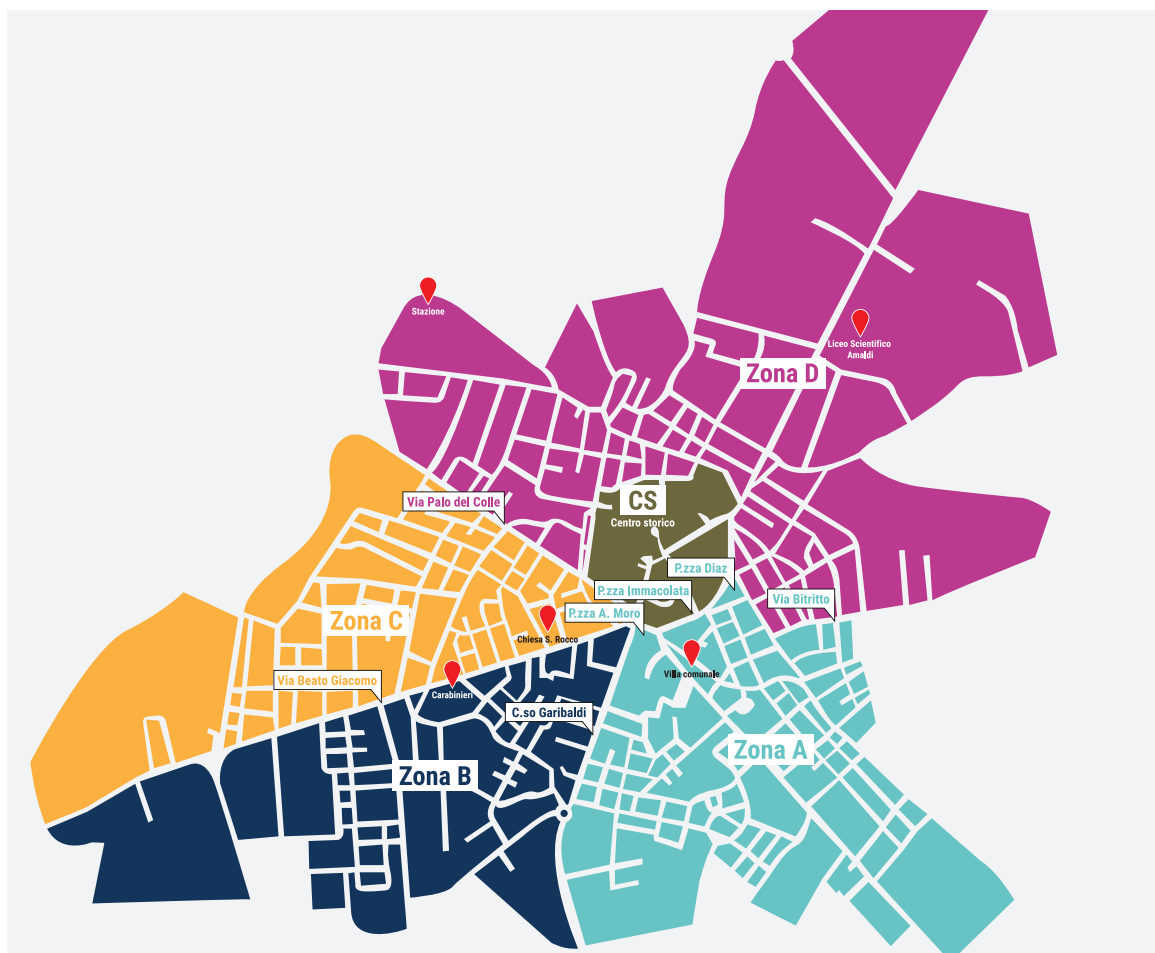

CONSULT THE TABLE

Check out which type of waste will be gathered every day in your area by following the coloured boxes. Each colour in the table corresponds to the type of waste that will be collected. Put the dustbin out everyday from 9.00 to 12.00 pm, according to the type of waste expected for that day. (Example: On Sunday, zone A, the box contains two colors, brown and green: this means that from 21.00 to 24.00 it is possible to put the dustbin with the brown cover and the dustbin with the green cover out of your home).

The colours in the map shows the different collection urban areas. Follow the colours to find your area.

Doubts about which area do you belong in? The list shows the streets that mark off the corresponding collection areas.

Zona A	Incluse: p.zza Aldo Moro, p.zza Maria SS. Immacolata, p.zza Diaz, via Bitritto. Escluse: c.so Garibaldi.
Zona B	Incluso: c.so Garibaldi. Escluse: via Beato Giacomo.
Zona C	Inclusa: via Beato Giacomo. Escluse: via Palo del Colle.
Zona D	Inclusa: via Palo del Colle. Escluse: p.zza Aldo Moro, p.zza Maria SS. Immacolata, p.zza Diaz, via Bitritto.
CS	Tutto.

✂		SUN	MON	TUE	WED	THU	FRI
	Zona A						
✂		SUN	MON	TUE	WED	THU	FRI
	Zona B						
✂		SUN	MON	TUE	WED	THU	FRI
	Zona C						
✂		SUN	MON	TUE	WED	THU	FRI
	Zona D						
✂		SUN	MON	TUE	WED	THU	FRI
	CS						
✂							